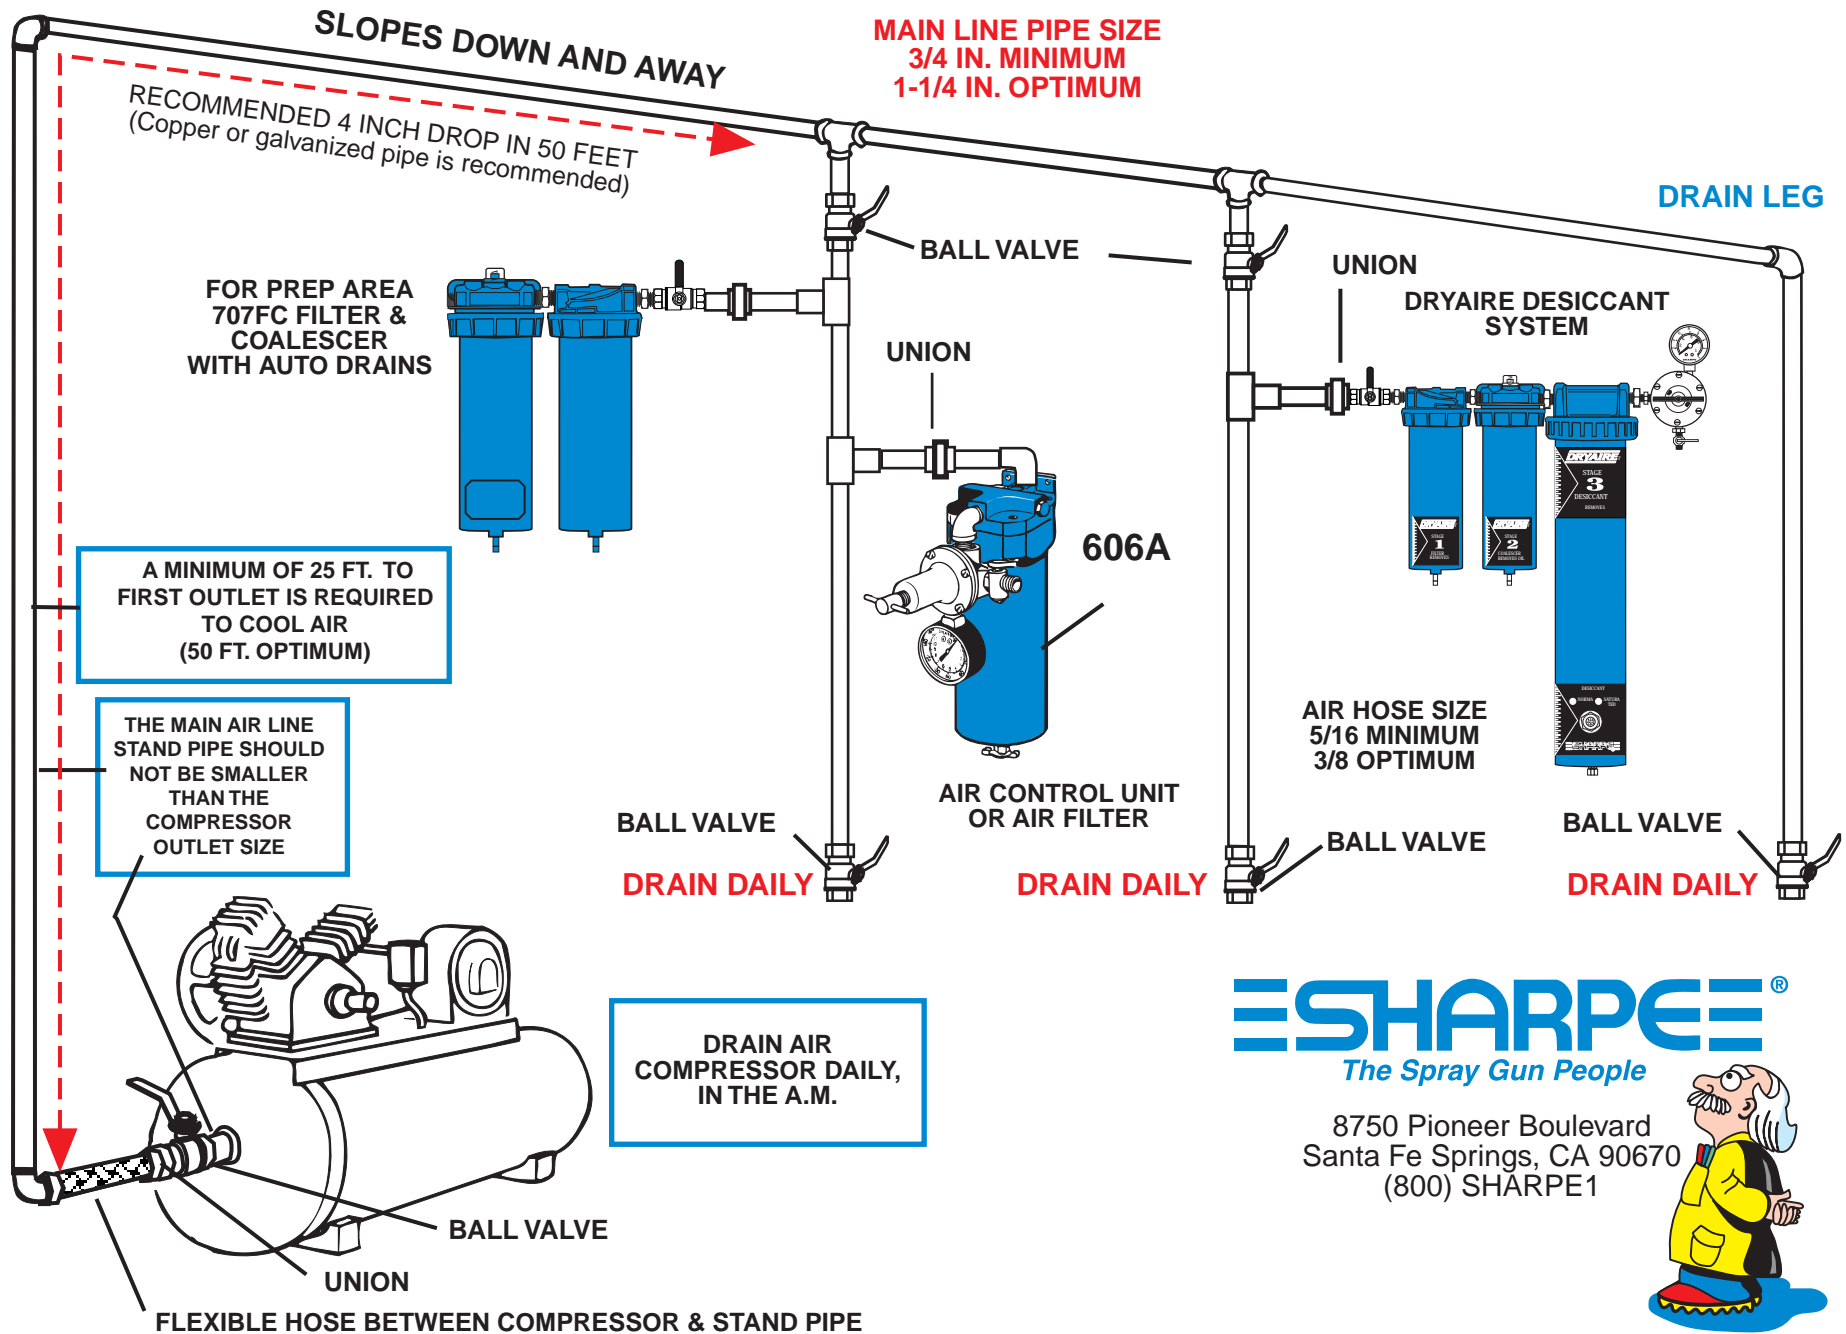

SHOP AIR PIPING LAYOUT

SHARPE®
The Spray Gun People

8750 Pioneer Boulevard
Santa Fe Springs, CA 90670
(800) SHARPE1