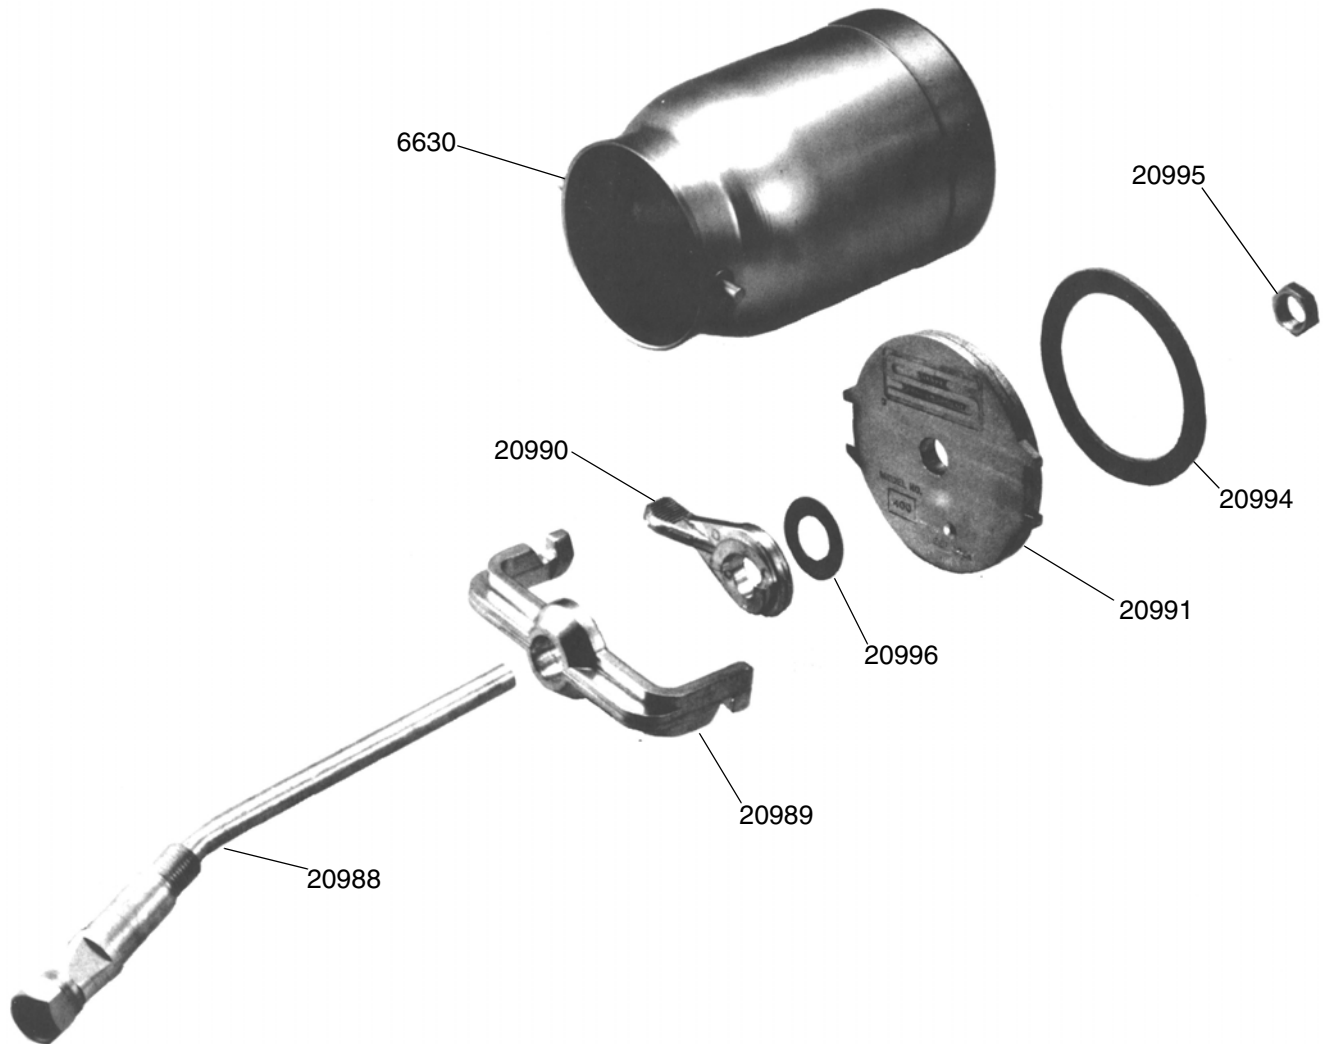

UNIVERSAL SIPHON CUP MODELS 400 AND 450

310593C

Model 400: 1 Quart Aluminum Siphon Cup

Part No. 6510

Parts

Part No.	Description
20988	Fluid Tube Assembly (Includes Nut, Stem & Tube)
20989	Bridge
20990	Lever
20991	Lid
20994	Gasket
20995	Lock Nut
20996	Thrust Washer
6630	Cup

UNIVERSAL SIPHON CUP

Model 450: 1 Quart Aluminum Siphon Cup - No Drip

Part No. 6610

Parts

Part No.	Description
20485	No-Drip Tube
20487	No-Drip Elbow (Includes Nut & Ferrule)
20988	Fluid Tube Assembly (Includes Nut, Stem & Tube)
20989	Bridge
20990	Lever
20994	Gasket
20995	Lock Nut
20996	Thrust Washer
21497	Lid
6630	Cup