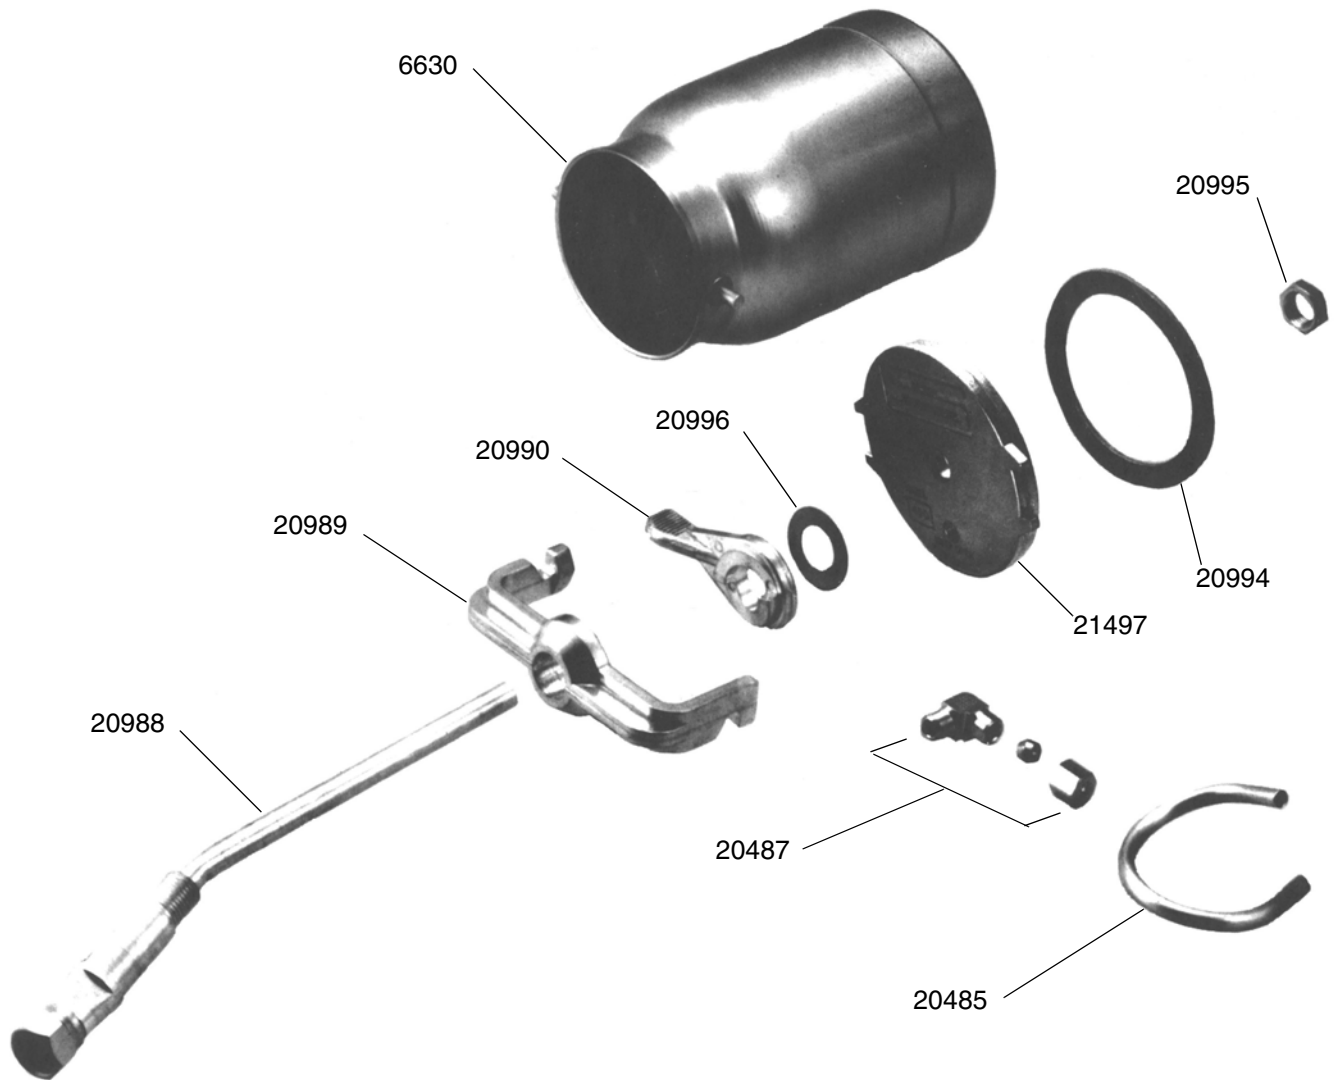

UNIVERSAL SIPHON CUP MODELS 400 AND 450

310593C

Model 400: 1 Quart Aluminum Siphon Cup

Part No. 6510

Parts

Part No.	Description
20988	Fluid Tube Assembly (Includes Nut, Stem & Tube)
20989	Bridge
20990	Lever
20991	Lid
20994	Gasket
20995	Lock Nut
20996	Thrust Washer
6630	Cup

UNIVERSAL SIPHON CUP

Model 450: 1 Quart Aluminum Siphon Cup - No Drip

Part No. 6610

Parts

Part No.	Description
20485	No-Drip Tube
20487	No-Drip Elbow (Includes Nut & Ferrule)
20988	Fluid Tube Assembly (Includes Nut, Stem & Tube)
20989	Bridge
20990	Lever
20994	Gasket
20995	Lock Nut
20996	Thrust Washer
21497	Lid
6630	Cup