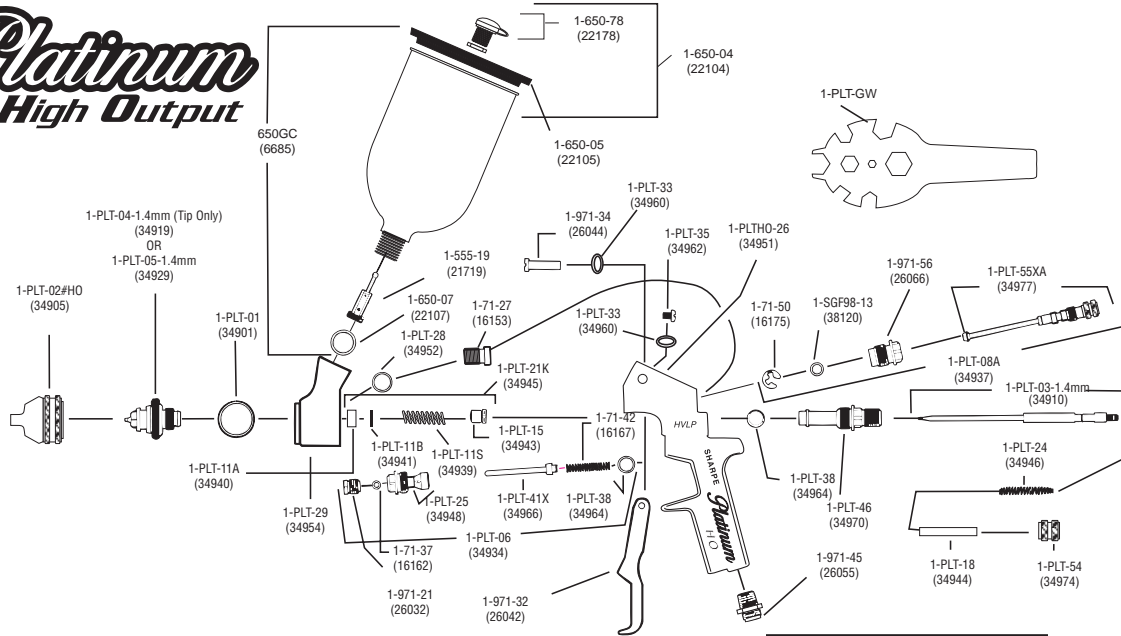

PLATINUM HIGH OUTPUT HVLP GRAVITY FEED SPRAY GUN

Platinum
High Output

PLATINUM
HIGH OUTPUT
HVLP GRAVITY FEED

COMBINATION CHART FOR MODEL PLATINUM H.O. SPRAY GUN

GUN ONLY W/ ALUMINUM CUP	AIR CAP	FLUID TIP & NEEDLE MATCHED SET	AIR CONSUMPTION INLET PRESSURE AIR CAP PRESSURE	RECOMMENDED USAGE
(1.4mm) PLATINUM HIGH OUTPUT Comp. #1014G	1-PLT-02 #HO Comp. #34905	(1.4mm) 1-PLT-05-1.4mm Comp. #34929	12.9 CFM 30 PSI 10 PSI	High Solids Colors and Clears

SERVICE KIT
1-PLTHORK
(COMP. NO. 34998)